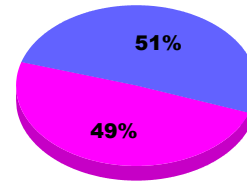

YTD Status Quo Clubs 2011-2012

Status Quo Clubs Compared to Status Quo Members

Legend: Status Quo Clubs (Cyan), Total Status Quo Members (Green)

MEMBERSHIP

Membership Results
2011-2012

Membership
2010-2011

Month	Net Memb Goal	Actual New Memb	Actual Dropped Memb	Gain/Loss of Memb	Gain/Loss of Memb
Jul/Aug/Sep		0	-11	-11	-1
Totals		0	-11	-11	-1

Membership Results 2011-2012

Goal, New, Dropped, Gain/Loss

Legend: Goal (Cyan), Actual (Green), Dropped (Yellow), Gain Loss (Magenta)

Comparison of Membership Gain/Loss

Current Year Compared to the Previous Year

Legend: Current Year (Cyan), Previous Year (Green)

Gender Comparison 2011-2012

Jul/Aug/Sep

Legend: Male (Blue), Female (Magenta)