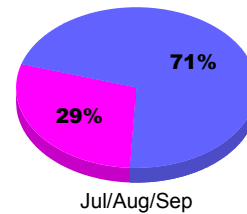

Gender Comparison 2011-2012

Legend: Male (Blue), Female (Magenta)